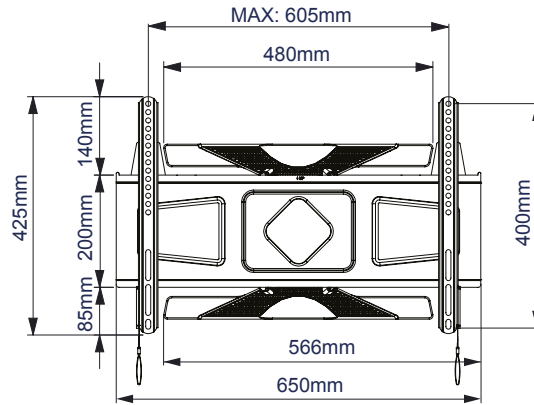

FRONT VIEW - MAXIMUM EXTENSION

SIDE VIEW - FLAT TO WALL