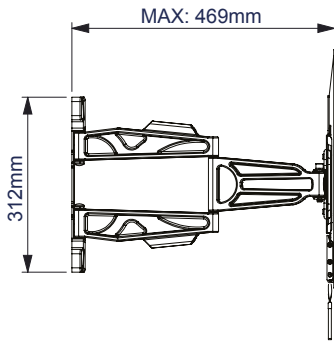

SIDE VIEW - MAXIMUM EXTENSION