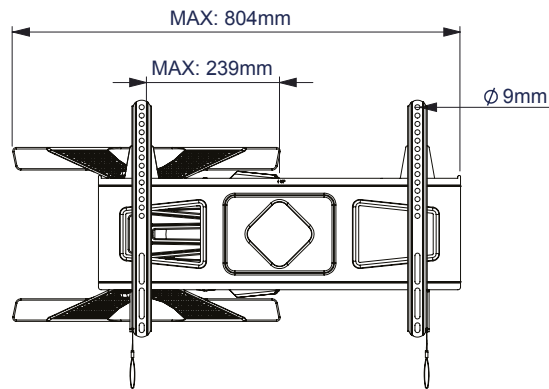

FRONT VIEW WITH ARM EXTENDED TO SIDE

PACKING INFORMATION

COLOUR:	ORDER REF:	EAN CODE:	MASTER CARTON QTY:	INNER CARTON QTY:	MASTER CARTON WEIGHT:	MASTER CARTON CUBE:
Black	BT8225/B	5019318759390	2	0	16.5kg	0.041cbm
White	BT8225/W	5019318759680	2	0	16.5kg	0.041cbm