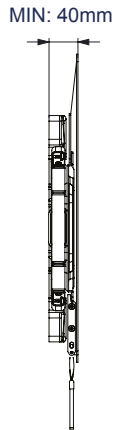

SIDE VIEW - FLAT TO WALL